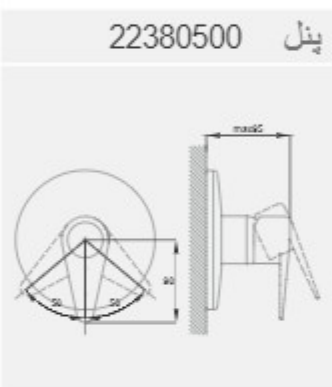

4401087	2211015 دسته	3322004	4400127
---------	--------------	---------	---------

Single - lever mixer 1/2 inch concealed body for shower; with out finishing trim set wall installation to panel bottom outlet 1/2 inch clockwise thread fastener-inable adjustable flow rate limiter