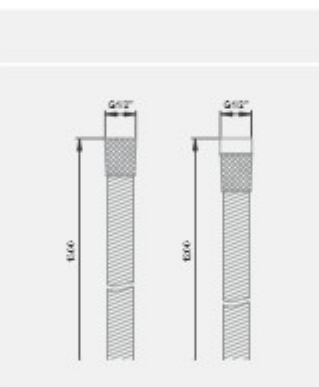

4401087	2211015 دسته	3322004	4400127
---------	--------------	---------	---------

Single - lever mixer 1/2 inch concealed body for shower; with out finishing trim set wall installation to panel bottom outlet 1/2 inch clockwise thread fastener-inable adjustable flow rate limiter