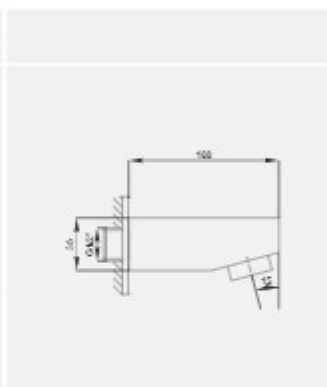

code: 4401022

KELAR pooyair

KELAR Built in Faucet.

دوش توکار فلور تیپ ۲ کلاسیک

2018-2019 Best Collection.

4401085	2211014 دسته	3304031	3306037
---------	--------------	---------	---------

Single-lever mixer 1/2 inch concealed body for bath and shower without finishing trim set wall installation adjustable flow rate limiter; top and bottom outlet 1/2 inch cap includes diverter in set for final installation clockwise thread