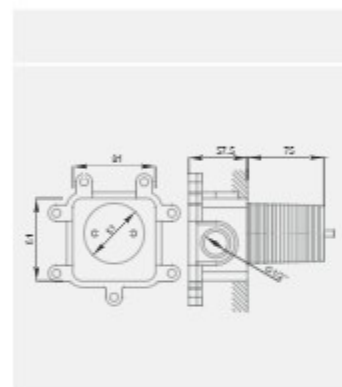

4401087	2211015 دسته	3322004	4400127
---------	--------------	---------	---------

Single - lever mixer 1/2 inch concealed body for shower; with out finishing trim set wall installation to panel bottom outlet 1/2 inch clockwise thread fastener-inable adjustable flow rate limiter