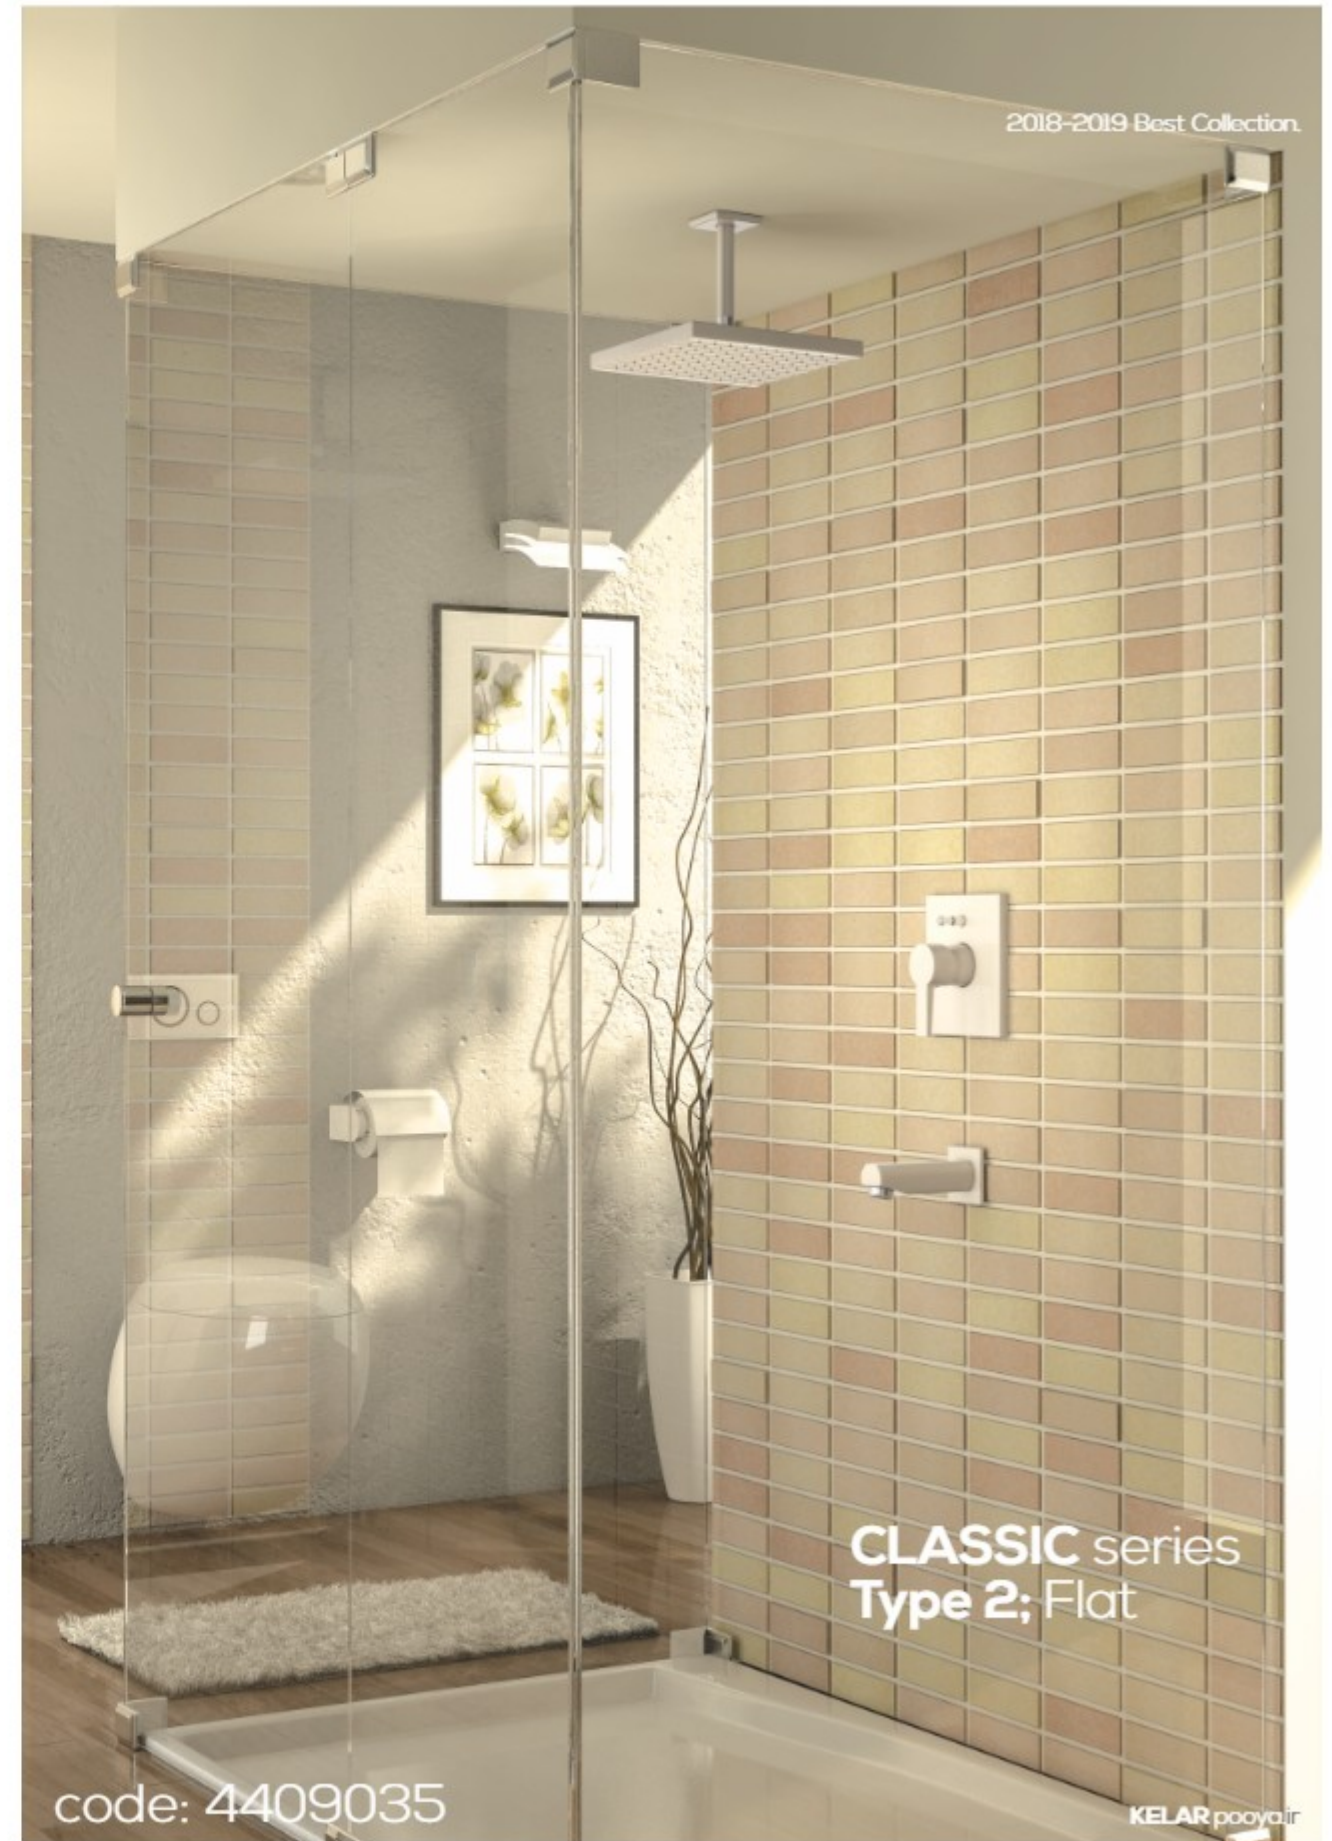

CLASSIC series
Type 2; Flat

code: 4409035

KELAR pooyair