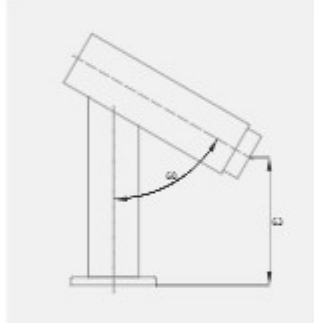

4408134	2214021		
---------	---------	--	--

330200091	2207021	Bath tub spout including aerator ; thread 1/2 inch	Bath tub diverter ; thread 1/2 inch
-----------	---------	--	-------------------------------------