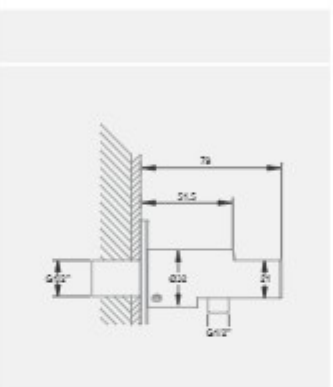

4401087	2211015 دسته	3322004	4400127
---------	--------------	---------	---------

Single - lever mixer 1/2 inch concealed body for shower; with out finishing trim set wall installation to panel bottom outlet 1/2 inch clockwise thread fastener-inable adjustable flow rate limiter